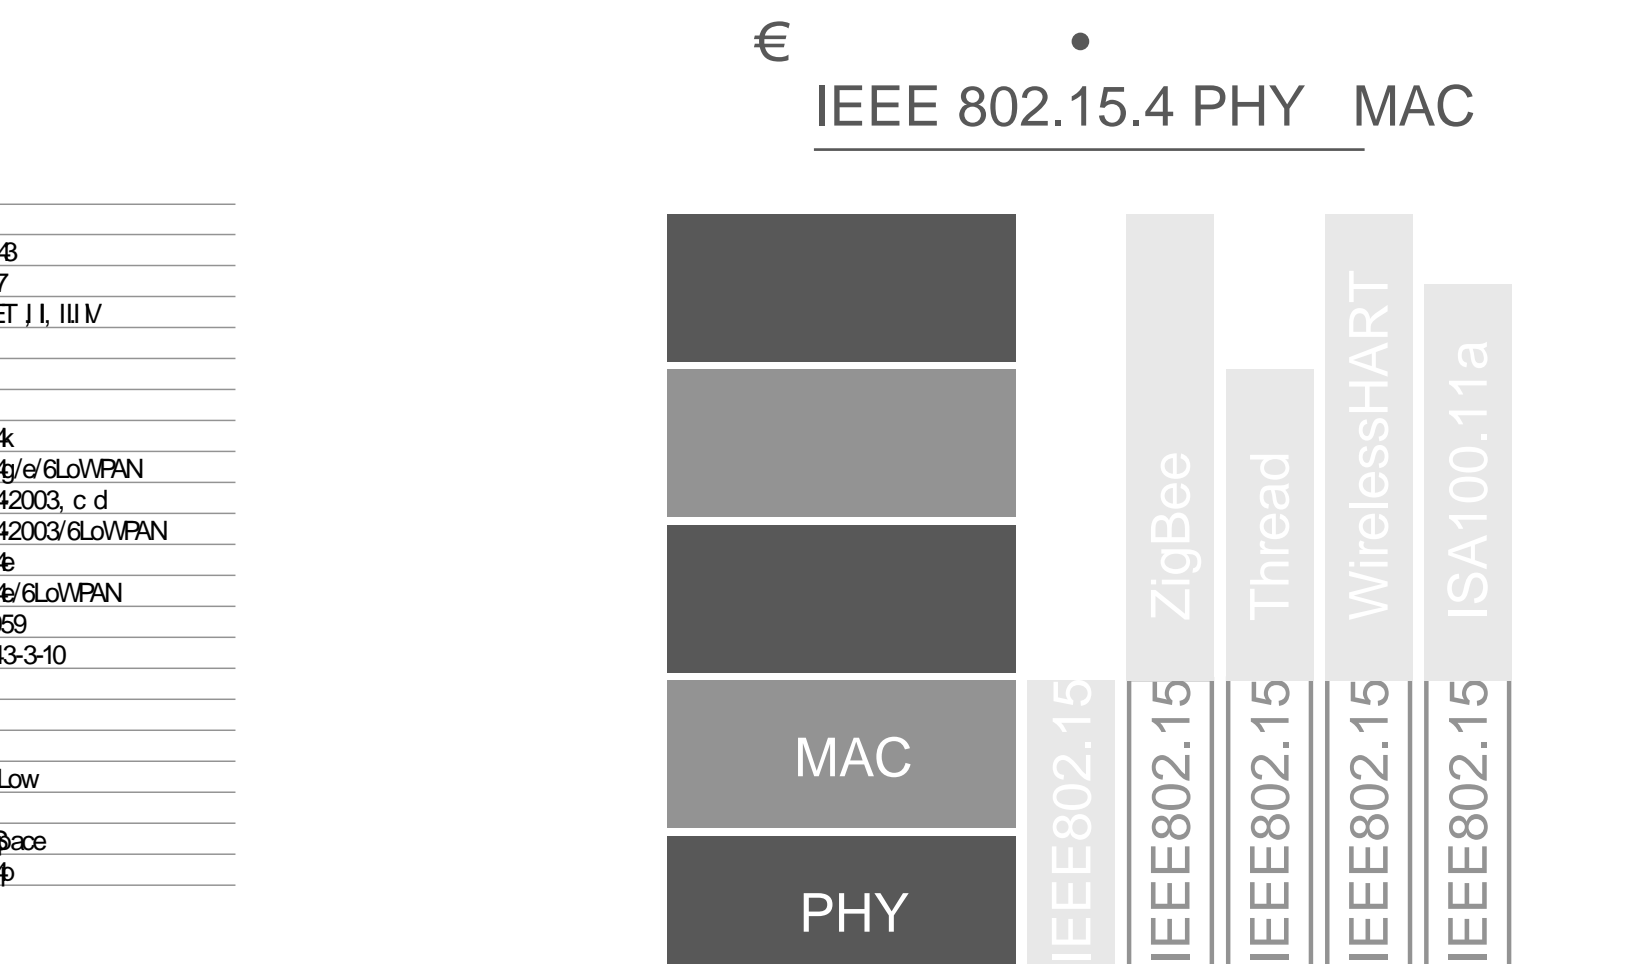

# f • (Internet of Things, I T)

Protocol	1356	169	220	315	426	433	470	779	868	915	920	2400	5800	5900
NFC/BV														
Wireless M-Bus														
China WIRNET														
LoRa														
SIGFOX														
Telera														
OnRamp														
Wi-SUN														
ZigBee														
Thread														
WirelessHART														
ISA100.11a														
Z-Wave														
EnOcean														
ANT+														
Bluetooth														
802.11a/b/g/n/v														
802.11n (H/Low)														
802.11p														
802.11af														
Positive Train Control														