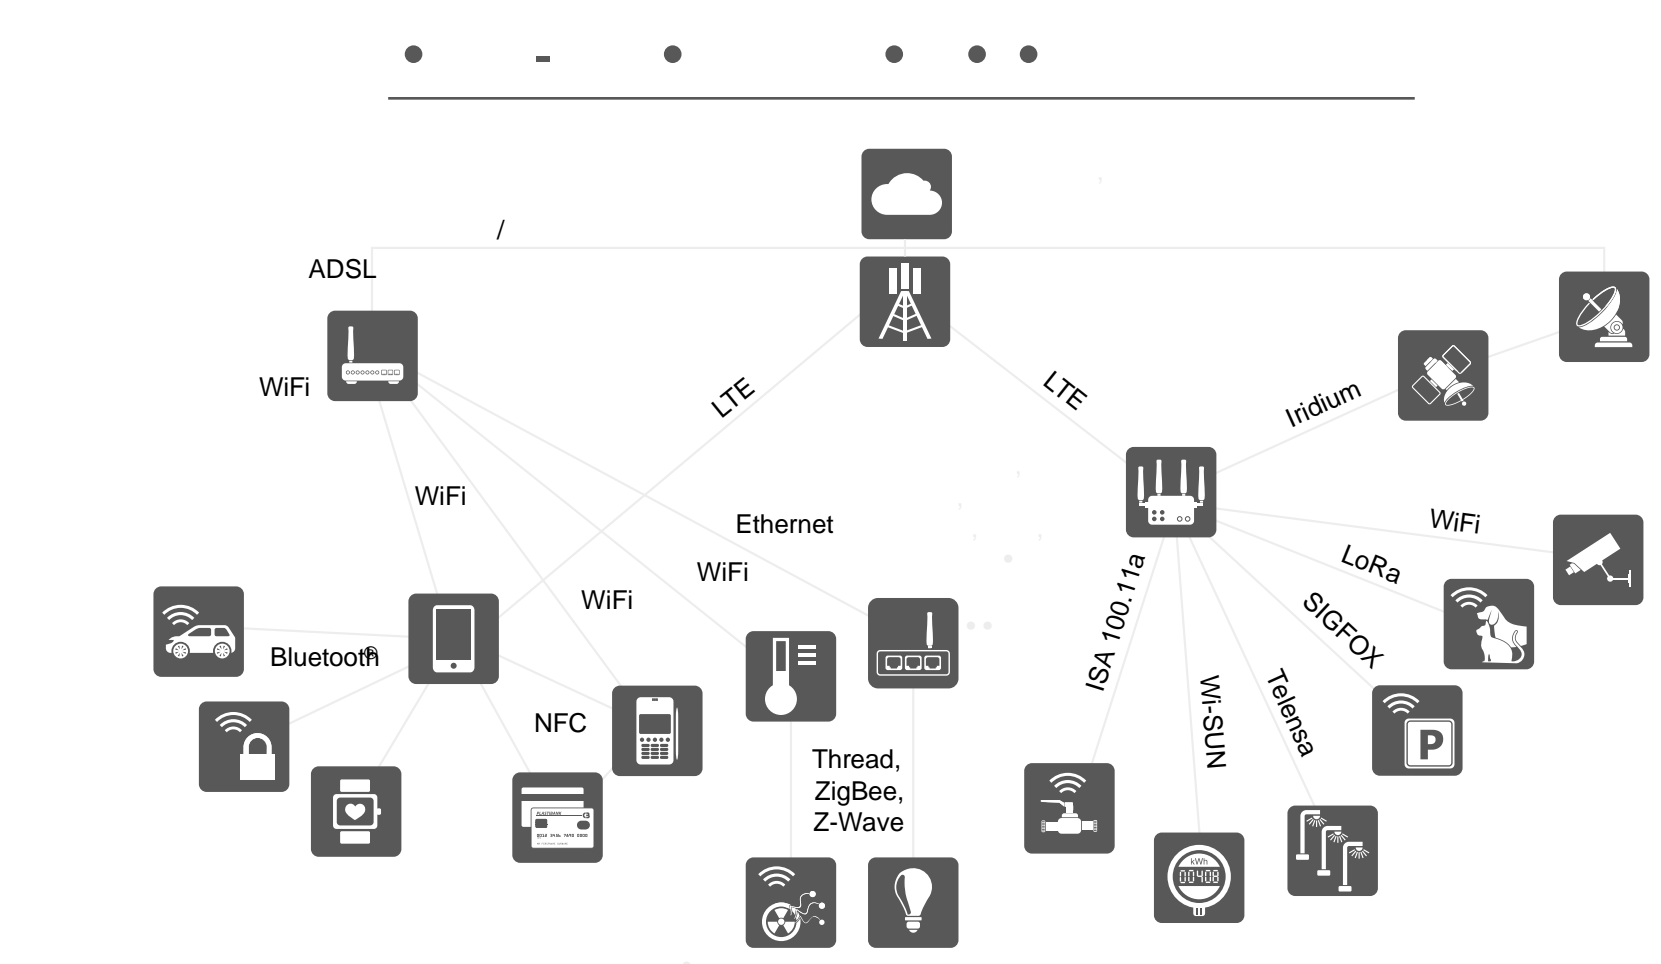

# f • (Internet of Things, I T)

Protocol	1356	169	220	315	426	433	470	779	868	915	920	2400	5800	5900
NFC/BV														
Wireless M-Bus														
China WIRNET														
LoRa														
SIGFOX														
Telera														
OnRamp														
Wi-SUN														
ZigBee														
Thread														
WirelessHART														
ISA100.11a														
Z-Wave														
EnOcean														
ANT+														
Bluetooth														
802.11a/b/g/n/v														
802.11n (H/Low)														
802.11p														
802.11af														
Positive Train Control														