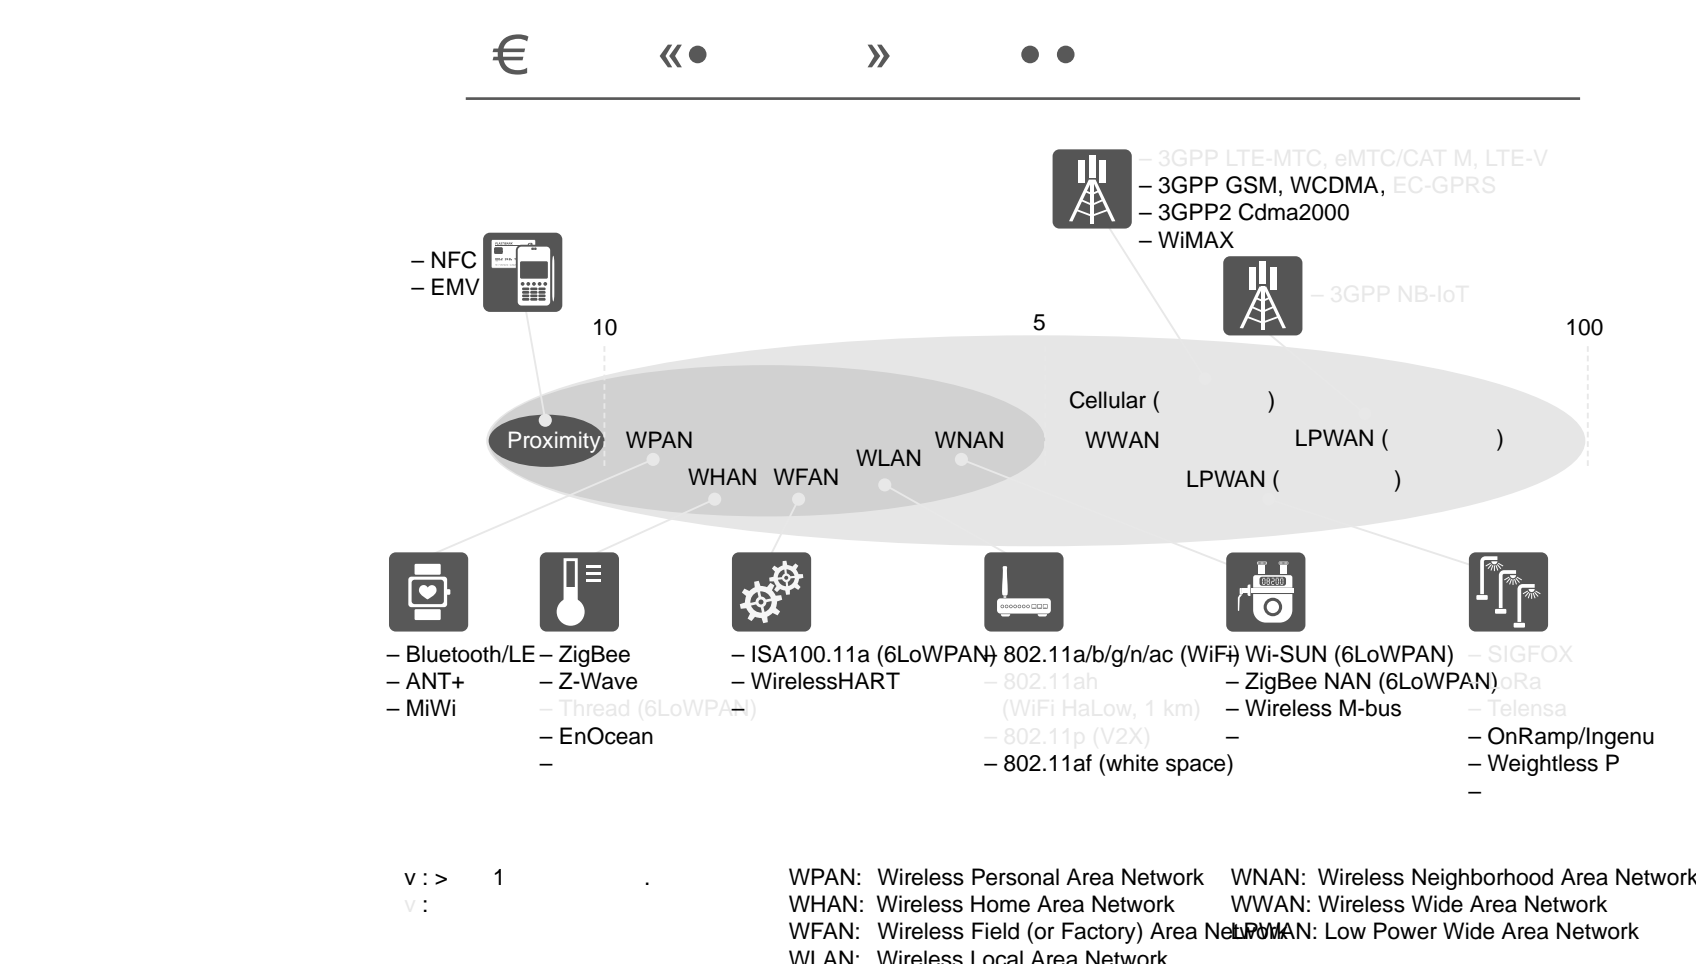

# f • (Internet of Things, I T)

Protocol	1356	169	220	315	426	433	470	779	868	915	920	2400	5800	5900
NFC/BV														
Wireless M-Bus														
China WIRNET														
LoRa														
SIGFOX														
Telera														
OnRamp														
Wi-SUN														
ZigBee														
Thread														
WirelessHART														
ISA100.11a														
Z-Wave														
EnOcean														
ANT+														
Bluetooth														
802.11a/b/g/n/v														
802.11n (H/Low)														
802.11p														
802.11af														
Positive Train Control														